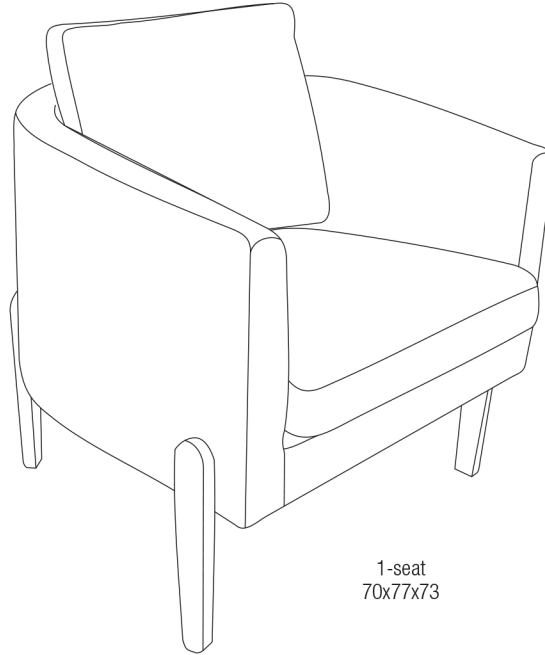

# TANTAN

W x H x D  
sitting height: 46

**Passe  
Partout**®

1-seat  
70x77x73

## SWEET LOW DINING SEATS

**Passe  
Partout**®

	PTANTA10S2	Opties	STOF										
			LSA	LSB	LSC	LSD	LSE	LSF	LSG	LSH	LSI	LSJ	LSK
Tantan	PTANTA10S2	kleur eik	408	415	420	425	435	442	449	457	467	476	496

inkoop NL 10-06-2024